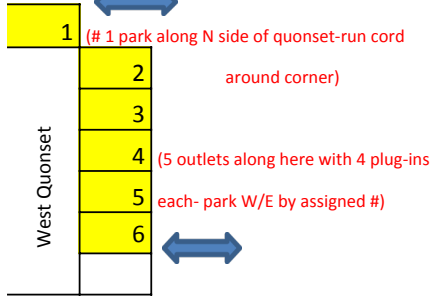

North Parking Lot

7th St. SE

East Lot/Center Pole - ->>>
29 & 30 on pole in middle of east lot

(pole)

these need long cords
to reach to pole

(park N/S)

walk
through door

walk
through doors

Park W/E on the East Side of the Sidewalk.

Outdoor Arena

**NO PARKING
(The SEB is Rented Out)**

South Exhibit Building

Overhead Door Entrance

walk through door

NO BLOCKING DOOR